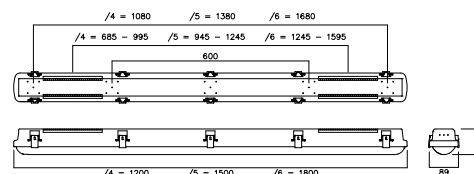

#### Standard and high output

- At each length there is a standard and high output variant, each with multiple wattage settings

**Emergency conversion packs** – two plug-in emergency conversion packs are available, as listed below. **All maintained 3 hours with (LiFePO<sub>4</sub>) lithium batteries**

#### Sensor

- MW: Microwave sensor fitted to the gear tray

HIGH-OUTPUT 2X5'

STANDARD 1X5'

ORDER CODE	DIMENSIONS		POWER (W)	LUMENS (lm)	EFFICACY (Lm/c.W)	CRI	CCT (K)
	LENGTH FT	WIDTH MM					
NCB/4/15-26/840	4'	89	15 / 19 / 22 / 26	2090 / 2545 / 2946 / 3567	139 / 136 / 132 / 135	>80	4000
NCB/4/22-40/840	4'	89	22 / 28 / 34 / 40	3429 / 4204 / 4885 / 5557	154 / 147 / 145 / 141	>80	4000
NCB/5/20-36/840	5'	89	20 / 25 / 30 / 36	2739 / 3329 / 3859 / 4027	139 / 133 / 128 / 123	>80	4000
NCB/5/30-52/840	5'	89	30 / 38 / 45 / 52	4397 / 5260 / 6198 / 6936	143 / 140 / 137 / 133	>80	4000
NCB/6/27-47/840	6'	89	27 / 33 / 40 / 47	3695 / 4398 / 5154 / 5748	137 / 133 / 129 / 124	>80	4000
NCB/6/25-71/840	6'	89	25 / 31 / 38 / 44 / 51 / 57 / 64 / 71	3806 / 4705 / 5679 / 6502 / 7394 / 8070 / 8844 / 9566	153 / 153 / 151 / 148 / 145 / 142 / 138 / 135	>80	4000