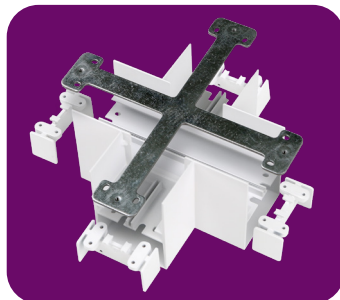

"X" COUPLING KIT