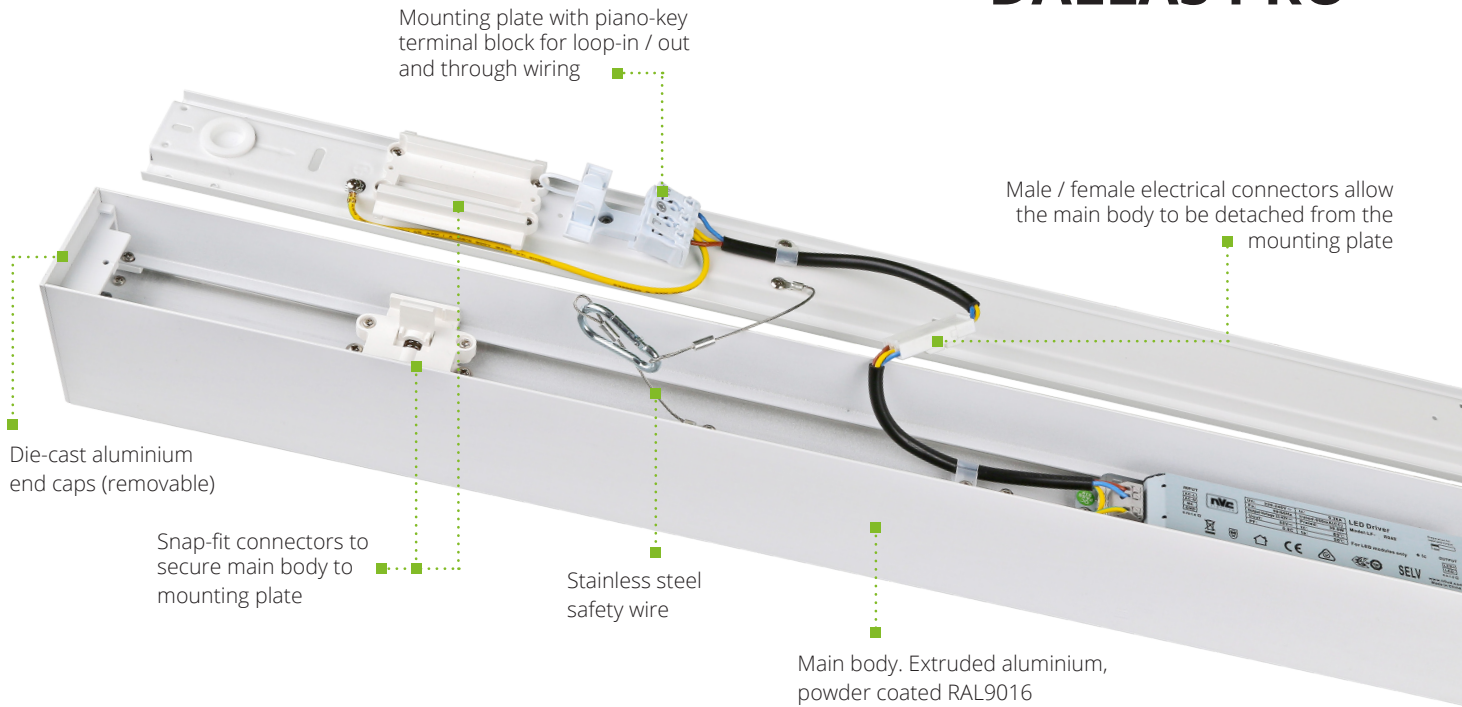

CHOICE OF BODY COLOUR – Black & white as standard, or any customised colour

EFFICIENCY – Achieves up to 151 luminaire lumens per circuit watt

SMART CONTROLS WITH HUBSENSE

HubSense is the most functional, flexible and open smart wireless lighting control system available today. Our fitting can be supplied with HubSense installed, ready to deliver even greater energy savings, sophisticated control and full remote emergency test and monitoring.

Contact our technical team for details - technical@nvcuk.com

DALLAS PRO

Fittings can be installed individually or as continuous runs in straight-line, L, T or X configurations and the suspended versions can deliver 100% downlight, or a mix of 70% downlight and 30% uplight.