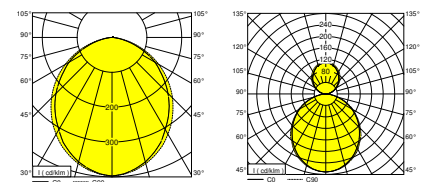

DOWN ONLY (DO) LIGHT DISTRIBUTION

BI-DIRECTIONAL (BD) LIGHT DISTRIBUTION

KEY FEATURES

LOW GLARE – Achieves UGR<19 while allowing for good uniformity

MULTI-WATTAGE – Choice of 4 wattages via dip-switch selection

CHOICE OF BODY COLOUR – Black & white as standard, or any customised colour

EFFICIENCY – Achieves up to 151 luminaire lumens per circuit watt

SMART CONTROLS WITH HUBSENSE

HubSense is the most functional, flexible and open smart wireless lighting control system available today. Our fitting can be supplied with HubSense installed, ready to deliver even greater energy savings, sophisticated control and full remote emergency test and monitoring.

Contact our technical team for details - technical@nvcuk.com