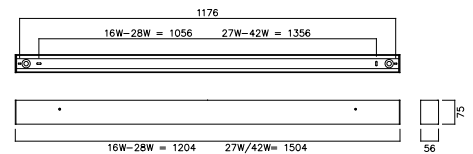

DOWN ONLY (DO) LIGHT DISTRIBUTION

BI-DIRECTIONAL (BD) LIGHT DISTRIBUTION

KEY FEATURES

LOW GLARE – Achieves UGR<19 while allowing for good uniformity

MULTI-WATTAGE – Choice of 4 wattages via dip-switch selection

CHOICE OF BODY COLOUR – Black & white as standard, or any customised colour

EFFICIENCY – Achieves up to 151 luminaire lumens per circuit watt

SMART CONTROLS WITH HUBSENSE

HubSense is the most functional, flexible and open smart wireless lighting control system available today. Our fitting can be supplied with HubSense installed, ready to deliver even greater energy savings, sophisticated control and full remote emergency test and monitoring.

Contact our technical team for details - technical@nvcuk.com