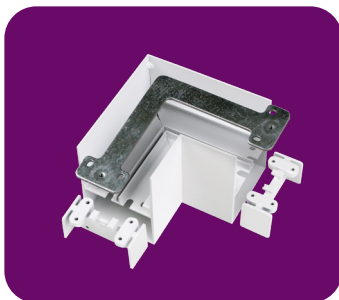

DALLAS PRO ACCESSORIES

"L" COUPLING KIT