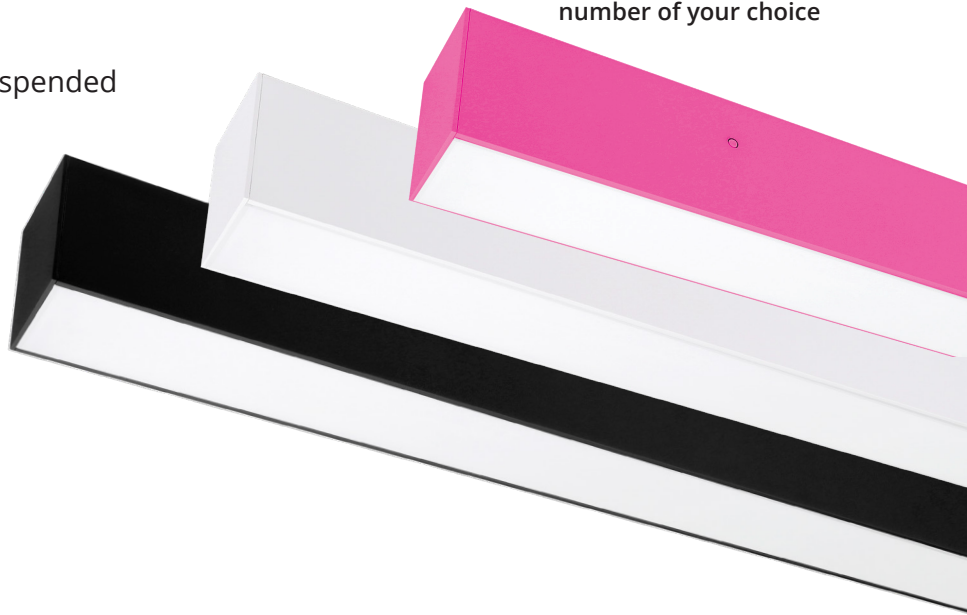

NEW

DALLAS PRO

Multi-wattage fittings for surface or suspended installation, offered in down-only or bi-directional light distribution.

Customise the body in any **colour** to seamlessly complement your space.

Colour match to any RAL number of your choice

APPLICATIONS

- Corridors and communal areas in offices, schools and public buildings
- The suspended version is a great solution for spaces with high or sloping ceilings

CONSTRUCTION

- Aluminium body, painted white (RAL9016) or black (RAL9005). Customised colours available
- UV stable polycarbonate microprismatic controller
- Available in down-only (DO) and bi-directional (BD, 70% down, 30% up) variants
- Available in two lengths, 4' and 5', each with a multi-wattage driver
- Can be installed singly or joined together (L, T, X or straight) to create multiple shapes