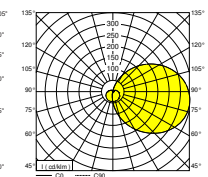

**Sensor**

- MW: Microwave sensor fitted to the gear tray, not available on eyelid and emergency versions

**STANDARD BEZEL**

**EYELID BEZEL**

**STANDARD**

**EYELID**

**KEY FEATURES**

**STYLISH** – High quality aluminium finish in contemporary design

**BEZEL OPTIONS** – Standard circular or eyelid bezel

**ROBUST** – IK10 rated so suitable for areas where impact resistance is required

ORDER CODE	DIAMETER (mm)	POWER (W)	LUMENS (lm)	EFFICACY (l.lm/c.W)	EMERGENCY	CRI	CCT (K)
<b>STANDARD BEZEL</b>							
NDE15/840	275	18	1759	96		>80	4000
NDE15/M3L/840	275	18	1759	96	M3L	>80	4000
<b>EYELID BEZEL</b>							
NDE15/ELID/840	275	17	1295	76		>80	4000
NDE15/ELID/M3L/840	275	17	1295	76	M3L	>80	4000