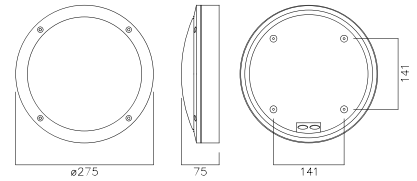

**Sensor**

- MW: Microwave sensor fitted to the gear tray, not available on eyelid and emergency versions

**STANDARD BEZEL**

**EYELID BEZEL**

**STANDARD**

**EYELID**

**KEY FEATURES**

**STYLISH** – High quality aluminium finish in contemporary design

**BEZEL OPTIONS** – Standard circular or eyelid bezel

**ROBUST** – IK10 rated so suitable for areas where impact resistance is required

ORDER CODE	DIAMETER (mm)	POWER (W)	LUMENS (lm)	EFFICACY (l.lm/c.W)	EMERGENCY	CRI	CCT (K)
<b>STANDARD BEZEL</b>							
NDE15/840	275	18	1759	96		>80	4000
NDE15/M3L/840	275	18	1759	96	M3L	>80	4000
<b>EYELID BEZEL</b>							
NDE15/ELID/840	275	17	1295	76		>80	4000
NDE15/ELID/M3L/840	275	17	1295	76	M3L	>80	4000