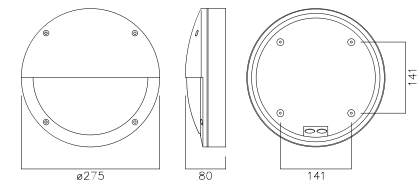

EYELID BEZEL