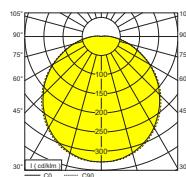

**Sensor**

- MW: Microwave sensor fitted to the gear tray, not available on eyelid and emergency versions

**STANDARD BEZEL**

**EYELID BEZEL**

**STANDARD**

**EYELID**

**KEY FEATURES**

**STYLISH** – High quality aluminium finish in contemporary design

**BEZEL OPTIONS** – Standard circular or eyelid bezel

**ROBUST** – IK10 rated so suitable for areas where impact resistance is required

ORDER CODE	DIAMETER (mm)	POWER (W)	LUMENS (lm)	EFFICACY (l.lm/c.W)	EMERGENCY	CRI	CCT (K)
<b>STANDARD BEZEL</b>							
NDE15/840	275	18	1759	96		>80	4000
NDE15/M3L/840	275	18	1759	96	M3L	>80	4000
<b>EYELID BEZEL</b>							
NDE15/ELID/840	275	17	1295	76		>80	4000
NDE15/ELID/M3L/840	275	17	1295	76	M3L	>80	4000