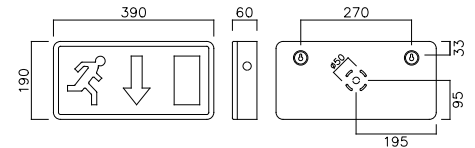

WITH EURO LEGEND

KEY FEATURES

GREENER TECHNOLOGY – Uses longer lasting and safer Lithium (LiFePO₄) batteries

7-YEAR WARRANTY – For peace of mind & includes the batteries

TEST OPTIONS – Manual test, self-test, DALI addressable & smart wireless addressable

HIGHER AMBIENT OPERATING TEMPERATURE – 0°C to 40°C

SMART CONTROLS WITH HUBSENSE

HubSense is the most functional, flexible and open smart wireless lighting control system available today. Our fitting can be supplied with HubSense installed, ready to deliver even greater energy savings, sophisticated control and full remote emergency test and monitoring.

Contact our technical team for details - technical@nvcuk.com

ORDER CODE	POWER	LEGEND	EMERGENCY
NLE/M3	1	EURO	Manual-test
NLE/M3/ISO-U	1	ISO UP	Manual-test
NLE/STM3	1	EURO	Self-test
NLE/STM3/ISO-U	1	ISO UP	Self-test
ADDRESSABLE			
NLE/DAM3	1	EURO	DALI Addressable
NLE/HS/DAM3	1	EURO	Wireless Addressable
NLE/DAM3/ISO-U	1	ISO UP	DALI Addressable
NLE/HS/DAM3/ISO-U	1	ISO UP	Wireless Addressable

Legends

ORDER CODE	LEGEND
NLE/LE/DOWN	EURO
NLE/LE/LEFT	EURO
NLE/LE/RIGHT	EURO
NLE/LE/UP	EURO
NLE/ISO/LE/DOWN	ISO
NLE/ISO/LE/LEFT	ISO
NLE/ISO/LE/RIGHT	ISO
NLE/ISO/LE/UP	ISO