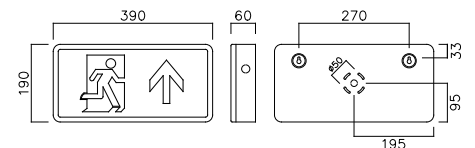

Legends are available in two styles

- Euro style (92/58/EEC) as standard
- ISO style (ISO7010/BS5266) – ISO

WITH ISO LEGEND