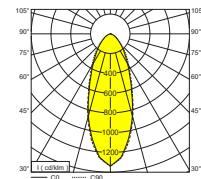

KEY FEATURES

FIRE RATED – Certified to 30, 60 & 90 minutes

CCT SELECTABLE – Choice of 3000K, 4000K & 6000K via front mounted switch

EASY INSTALL – Piano key terminals allowing for toolless wiring & loop in/out

EASY TO TEST – Disconnect feature to allow isolation during high voltage testing

SUSTAINABILTY – Trade pack of 10 to reduce packaging waste

ORDER CODE SINGLE	ORDER CODE PACK OF 10	DIMENSIONS (MM)			BODY COLOUR	POWER (W)	LUMENS (LM)	EFFICACY (l.lm/c.w)	CRI	CCT (K)	IP RATING
		DIAMETER	CUT-OUT	HEIGHT							
NMR/MD/WH/830-40-60	NMR/MD/WH/830-40-60/10	86	68	36	WHITE	6	662 / 765 / 687	up to 130	>80	3000-4000-6000K	IP65

Bezels

ORDER CODE	DIAMETER	BODY COLOUR	PACK QUANTITY
NMR/BK/RO/BEZEL/10	85	BLACK	10
NMR/CH/RO/BEZEL/10	85	CHROME	10
NMR/SCH/RO/BEZEL/10	85	SATIN CHROME	10