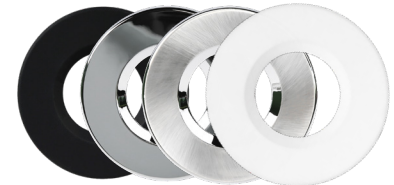

# MERCURY

IP65 fire-rated intergrated LED downlight

CCT SELECTION SWITCH UNDER BEZEL – ACCESSIBLE FROM THE FRONT

BLACK / CHROME / SATIN-CHROME / WHITE  
CHOICE OF BEZELS AVAILABLE

### CONSTRUCTION

- Steel body
- Supplied with white twist & lock polycarbonate bezel
- Supplied with LEDs and driver
- Fire rated – 30, 60 & 90 minutes
- CCT selectable – 3000K, 4000K or 6000K
- Aluminium reflector giving 40° beam angle

#### Bezel finishes

- Supplied with a white bezel
- Alternative bezels in black, chrome and satin chrome available in packs of 10

### Bezels

ORDER CODE	DIAMETER	BODY COLOUR	PACK QUANTITY
NMR/BK/RO/BEZEL/10	85	BLACK	10
NMR/CH/RO/BEZEL/10	85	CHROME	10
NMR/SCH/RO/BEZEL/10	85	SATIN CHROME	10