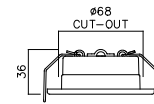

KEY FEATURES

FIRE RATED – Certified to 30, 60 & 90 minutes

CCT SELECTABLE – Choice of 3000K, 4000K & 6000K via front mounted switch

EASY INSTALL – Piano key terminals allowing for toolless wiring & loop in/out

EASY TO TEST – Disconnect feature to allow isolation during high voltage testing

SUSTAINABILTY – Trade pack of 10 to reduce packaging waste

ORDER CODE SINGLE	ORDER CODE PACK OF 10	DIMENSIONS (MM)			BODY COLOUR	POWER (W)	LUMENS (LM)	EFFICACY (l.lm/c.w)	CRI	CCT (K)	IP RATING
		DIAMETER	CUT-OUT	HEIGHT							
NMR/MD/WH/830-40-60	NMR/MD/WH/830-40-60/10	86	68	36	WHITE	6	662 / 765 / 687	up to 130	>80	3000-4000-6000K	IP65

Bezels

ORDER CODE	DIAMETER	BODY COLOUR	PACK QUANTITY
NMR/BK/RO/BEZEL/10	85	BLACK	10
NMR/CH/RO/BEZEL/10	85	CHROME	10
NMR/SCH/RO/BEZEL/10	85	SATIN CHROME	10