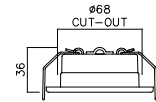

KEY FEATURES

- **FIRE RATED** – Certified to 30, 60 & 90 minutes
- **CCT SELECTABLE** – Choice of 3000K, 4000K & 6000K via front mounted switch
- **4th POLE** – Extra pole on terminal block to allow parking of unswitched live
- **SUSTAINABLE** – Trade pack of 10 to reduce packaging waste

Single

ORDER CODE SINGLE	DIMENSIONS (mm)			BODY COLOUR	POWER (W)	LUMENS (lm)	EFFICACY (l.m/c.w)	CRI	CCT (K)	IP RATING
	DIAMETER	CUT-OUT	HEIGHT							
NMR/MD/WH/4P/830-40-60	86	68	36	WHITE	6	662 / 765 / 687	up to 130	>80	3000-4000-6000K	IP65

Pack of 10

ORDER CODE PACK OF 10	DIMENSIONS (mm)			BODY COLOUR	POWER (W)	LUMENS (lm)	EFFICACY (l.m/c.w)	CRI	CCT (K)	IP RATING
	DIAMETER	CUT-OUT	HEIGHT							
NMR/MD/WH/4P/830-40-60/10	86	68	36	WHITE	6	662 / 765 / 687	up to 130	>80	3000-4000-6000K	IP65

Bezels

ORDER CODE	DIAMETER (mm)	BODY COLOUR	PACK QUANTITY
NMR/BK/RO/BEZEL/10	85	BLACK	10
NMR/CH/RO/BEZEL/10	85	CHROME	10
NMR/SCH/RO/BEZEL/10	85	SATIN CHROME	10