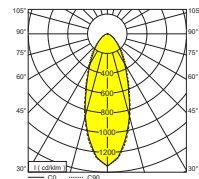

KEY FEATURES

- **FIRE RATED** – Certified to 30, 60 & 90 minutes
- **CCT SELECTABLE** – Choice of 3000K, 4000K & 6000K via front mounted switch
- **4th POLE** – Extra pole on terminal block to allow parking of unswitched live
- **SUSTAINABLE** – Trade pack of 10 to reduce packaging waste

Single

ORDER CODE SINGLE	DIMENSIONS (mm)			BODY COLOUR	POWER (W)	LUMENS (lm)	EFFICACY (l.m/c.w)	CRI	CCT (K)	IP RATING
	DIAMETER	CUT-OUT	HEIGHT							
NMR/MD/WH/4P/830-40-60	86	68	36	WHITE	6	662 / 765 / 687	up to 130	>80	3000-4000-6000K	IP65

Pack of 10

ORDER CODE PACK OF 10	DIMENSIONS (mm)			BODY COLOUR	POWER (W)	LUMENS (lm)	EFFICACY (l.m/c.w)	CRI	CCT (K)	IP RATING
	DIAMETER	CUT-OUT	HEIGHT							
NMR/MD/WH/4P/830-40-60/10	86	68	36	WHITE	6	662 / 765 / 687	up to 130	>80	3000-4000-6000K	IP65

Bezels

ORDER CODE	DIAMETER (mm)	BODY COLOUR	PACK QUANTITY
NMR/BK/RO/BEZEL/10	85	BLACK	10
NMR/CH/RO/BEZEL/10	85	CHROME	10
NMR/SCH/RO/BEZEL/10	85	SATIN CHROME	10