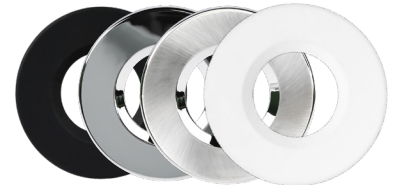

MERCURY

IP65, fire-rated integrated LED downlight

NEW FEATURE
NOW WITH **4 POLE**
TERMINAL BLOCK

CCT SELECTION SWITCH UNDER BEZEL – ACCESSIBLE FROM THE FRONT

BLACK / CHROME / SATIN-CHROME / WHITE
CHOICE OF BEZELS AVAILABLE

APPLICATIONS

- Care homes
- Student accommodation
- Residential projects

SPECIFICATION

- Steel body
- Supplied with white twist & lock polycarbonate bezel
- Supplied with LEDs and driver
- Fire rated – 30, 60 & 90 minutes
- CCT selectable – 3000K, 4000K or 6000K
- Aluminium reflector giving 40° beam angle

OPTIONS

- Bezel finishes**
- Supplied with a white bezel
 - Alternative bezels in black, chrome and satin chrome available in packs of 10
- Single or multi-packs**
- Available singly or in packs of 10 to reduce waste disposal costs

Bezels

ORDER CODE	DIAMETER (mm)	BODY COLOUR	PACK QUANTITY
NMR/BK/RO/BEZEL/10	85	BLACK	10
NMR/CH/RO/BEZEL/10	85	CHROME	10
NMR/SCH/RO/BEZEL/10	85	SATIN CHROME	10