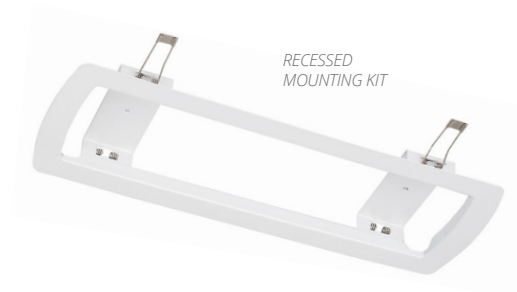

NEBRASKA LiFe

ORDER CODE	POWER	LUMENS (lm)	LEGENDS	EMERGENCY
NNE/M3	2	Mains-195 Emergency-133	EURO	Manual-test
NNE/M3/ISO	2	Mains-195 Emergency-133	ISO	Manual-test
NNE/STM3	2	Mains-195 Emergency-133	EURO	Self-test
NNE/STM3/ISO	2	Mains-195 Emergency-133	ISO	Self-test
DALI ADDESSABLE				
NNE/DAM3	2	Mains-195 Emergency-133	EURO	DALI Addressable
NNE/DAM3/ISO	2	Mains-195 Emergency-133	ISO	DALI Addressable
HUBSENSE ADDRESSABLE				
NNE/HS/DAM3	2	Mains-195 Emergency-133	EURO	Wireless Addressable
NNE/HS/DAM3/ISO	2	Mains-195 Emergency-133	ISO	Wireless Addressable

Accessories

ORDER CODE	DESCRIPTION
NNELEP4	Nebraska LiFe EURO legend pack
NNE/ISO/LEP4	Nebraska LiFe ISO legend pack
NNE/RMK	Nebraska LiFe Recessed Mounting Kit
NNE/DDA	Nebraska LiFe Drop Down Attachment c/w Legends Pack

EURO LEGEND PACK