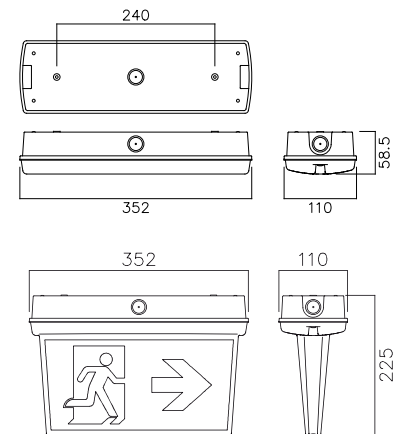

### Mounting accessories (optional) are available for ordering separately

- Drop down attachment (see line drawing) with legends
- Recessed mounting kit – for semi-recessed installation. Cut-out 360 x 120mm required.