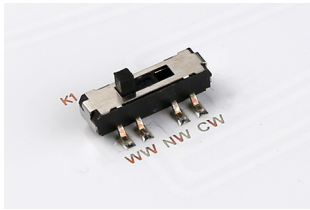

**NEW**  
**PASCO**

IP65 multi-wattage / multi-CCT bulkhead fitting for commercial indoor areas

MULTI-CCT SELECTABLE  
3000K / 4000K / 6500K

WATTAGE SELECTABLE  
9W / 14W / 18W

MW SENSOR

**APPLICATIONS**

- For commercial interior use in corridors, stairwells, toilets and changing rooms

**CONSTRUCTION**

- Polycarbonate base and bezel
- Opal polycarbonate diffuser

**TECHNICAL DETAILS**

- 155 lm/W
- 3 wattages are selectable:
  - 9W nom., 1,057 lm, 119 l.lm/c.W
  - 14W nom., 1,518 lm, 113 l.lm/c.W
  - 18W nom., 1,858 lm, 111 l.lm/c.W
- CRI>80
- CCT selectable 3000K/4000K/6500K
- Emergency maintained 3 hr version available as listed

**TECHNICAL DETAILS (contd.)**

**SENSOR** Available with built in microwave sensor. Suffix MW, as listed

ORDER CODE	DESCRIPTION
NPC/WH/830-40-65	Pasco 9-14-18W LED Bulkhead IP65 White Opal 830-40-65
NPC/WH/M3L/830-40-65	Pasco 9-14-18W LED Bulkhead IP65 White Opal M3L 830-40-65
NPC/WH/MW/830-40-65	Pasco 9-14-18W LED Bulkhead IP65 White Opal MW 830-40-65
NPC/WH/MW/M3L/830-40-65	Pasco 9-14-18W LED Bulkhead IP65 White Opal M3L MW 830-40-65