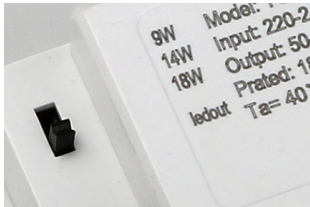

**NEW**  
**PASCO**

IP65 multi-wattage / multi-CCT bulkhead fitting for commercial indoor areas

MULTI-CCT SELECTABLE  
3000K / 4000K / 6500K

WATTAGE SELECTABLE  
9W / 14W / 18W

MW SENSOR

**APPLICATIONS**

- For commercial interior use in corridors, stairwells, toilets and changing rooms

**CONSTRUCTION**

- Polycarbonate base and bezel
- Opal polycarbonate diffuser

**TECHNICAL DETAILS**

- 155 lm/W
- 3 wattages are selectable:
  - 9W nom., 1,057 lm, 119 l.lm/c.W
  - 14W nom., 1,518 lm, 113 l.lm/c.W
  - 18W nom., 1,858 lm, 111 l.lm/c.W
- CRI>80
- CCT selectable 3000K/4000K/6500K
- Emergency maintained 3 hr version available as listed