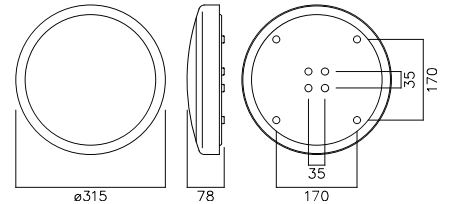

MULTI-CCT SELECTABLE
3000K / 4000K / 6500K