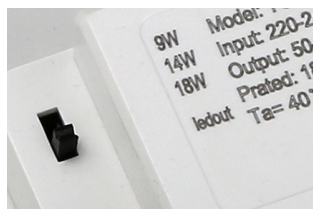

PASCO

IP65, CCT and power selectable bulkhead

APPLICATIONS

- For interior use in corridors, toilets and changing rooms

CONSTRUCTION

- Polycarbonate base and bezel
- Opal polycarbonate diffuser
- Selectable wattage: 9W, 14W, 18W
- Selectable CCT: 3000K, 4000K, 6500K

OPTIONS

- **Emergency** – all maintained 3 hours with (LiFePO4) lithium batteries
- M3L: Manual test

MULTI-CCT SELECTABLE
3000K / 4000K / 6500K

WATTAGE SELECTABLE
9W / 14W / 18W

MW SENSOR

Standard and manual test emergency (M3L)

| ORDER CODE | DIAMETER | POWER (W) | LUMENS (lm) | EFFICACY (Lm/c.W) | SENSOR TYPE | EMERGENCY | CRI | CCT (K) |
|-------------------------|----------|-------------|-------------------------------------|-------------------|-------------|-----------|-----|-----------------|
| STANDARD | | | | | | | | |
| NPC/WH/830-40-65 | 315 | 9 / 14 / 18 | (9W) 1057 / (14W) 1518 / (18W) 1858 | 119 / 113 / 111 | | | >80 | 4000-5000-6500K |
| NPC/WH/M3L/830-40-65 | 315 | 9 / 14 / 18 | (9W) 1057 / (14W) 1518 / (18W) 1858 | 119 / 113 / 111 | | M3L | >80 | 4000-5000-6500K |
| MICROWAVE | | | | | | | | |
| NPC/WH/MW/830-40-65 | 315 | 9 / 14 / 18 | (9W) 1057 / (14W) 1518 / (18W) 1858 | 119 / 113 / 111 | Microwave | | >80 | 4000-5000-6500K |
| NPC/WH/MW/M3L/830-40-65 | 315 | 9 / 14 / 18 | (9W) 1057 / (14W) 1518 / (18W) 1858 | 119 / 113 / 111 | Microwave | M3L | >80 | 4000-5000-6500K |