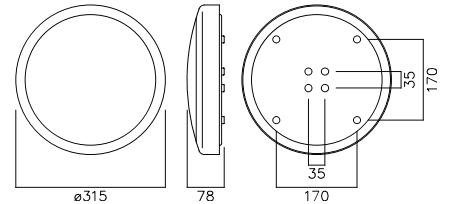

# PASCO

IP65, CCT and power selectable bulkhead

**APPLICATIONS**

- For interior use in corridors, toilets and changing rooms

**SPECIFICATION**

- Polycarbonate base and bezel
- Opal polycarbonate diffuser
- Selectable wattage: 9W, 14W, 18W
- Selectable CCT: 3000K, 4000K, 6500K

**OPTIONS**

**Emergency** – maintained 3 hours with lithium (LiFePO4) batteries

- M3L: Manual test

**Sensor**

- MW: Microwave sensor fitted to the gear tray

MULTI-CCT SELECTABLE  
3000K / 4000K / 6500K

WATTAGE SELECTABLE  
9W / 14W / 18W

MW SENSOR

## Standard and manual test emergency (M3L)

ORDER CODE	DIAMETER (mm)	POWER (W)	LUMENS (lm)	EFFICACY (Lm/c.W)	SENSOR TYPE	EMERGENCY	CRI	CCT (K)
<b>STANDARD</b>								
NPC/WH/830-40-65	315	9 / 14 / 17	1057 / 1658 / 1858	119 / 127 / 111			>80	3000 / 4000 / 6500
NPC/WH/M3L/830-40-65	315	9 / 14 / 17	1057 / 1658 / 1858	119 / 127 / 111		M3L	>80	3000 / 4000 / 6500
<b>MICROWAVE</b>								
NPC/WH/MW/830-40-65	315	9 / 14 / 17	1057 / 1658 / 1858	119 / 127 / 111	Microwave		>80	3000 / 4000 / 6500
NPC/WH/MW/M3L/830-40-65	315	9 / 14 / 17	1057 / 1658 / 1858	119 / 127 / 111	Microwave	M3L	>80	3000 / 4000 / 6500