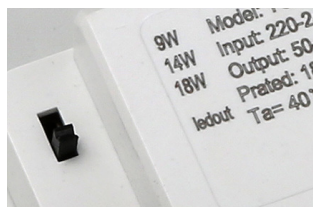

# PASCO

IP65, CCT and power selectable bulkhead

**APPLICATIONS**

- For interior use in corridors, toilets and changing rooms

**SPECIFICATION**

- Polycarbonate base and bezel
- Opal polycarbonate diffuser
- Selectable wattage: 9W, 14W, 18W
- Selectable CCT: 3000K, 4000K, 6500K

**OPTIONS**

**Emergency** – maintained 3 hours with lithium (LiFePO4) batteries

- M3L: Manual test

**Sensor**

- MW: Microwave sensor fitted to the gear tray

MULTI-CCT SELECTABLE  
3000K / 4000K / 6500K

WATTAGE SELECTABLE  
9W / 14W / 18W

## Standard and manual test emergency (M3L)

ORDER CODE	DIAMETER (mm)	POWER (W)	LUMENS (lm)	EFFICACY (Lm/c.W)	SENSOR TYPE	EMERGENCY	CRI	CCT (K)
<b>STANDARD</b>								
NPC/WH/830-40-65	315	9 / 14 / 17	1057 / 1658 / 1858	119 / 127 / 111			>80	3000 / 4000 / 6500
NPC/WH/M3L/830-40-65	315	9 / 14 / 17	1057 / 1658 / 1858	119 / 127 / 111		M3L	>80	3000 / 4000 / 6500
<b>MICROWAVE</b>								
NPC/WH/MW/830-40-65	315	9 / 14 / 17	1057 / 1658 / 1858	119 / 127 / 111	Microwave		>80	3000 / 4000 / 6500
NPC/WH/MW/M3L/830-40-65	315	9 / 14 / 17	1057 / 1658 / 1858	119 / 127 / 111	Microwave	M3L	>80	3000 / 4000 / 6500