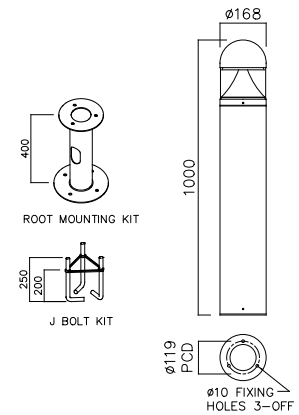

REBUS

IP65 rated aluminium bollard

APPLICATIONS

- For commercial exterior use on paths, walkways and the approaches to a building

SPECIFICATION

- Extruded aluminium body, pretreated and painted matt black (RAL9005)
- Die-cast aluminium head unit with clear PC cover, LEDs, driver and aluminium reflector
- Head unit pre-wired with 300mm flex and IP65 connector
- Cast aluminium base plate with fixing holes
- IP65 and IK08 rated

OPTIONS

MOUNTING ACCESSORIES

Can be installed using either of two mounting accessories, to be ordered separately:

- Root mounting kit
- J-bolt kit

ORDER CODE	POWER	LUMENS (lm)	EFFICACY (l.m/c.w)	CRI	CCT (K)
NRB25/LED/BK/740	26	2220	85	>70	4000

Accessories

ORDER CODE	DESCRIPTION
NRB/JBOLTKIT/12	REBUS J BOLT KIT 12 INCH
NRB/RMKIT	REBUS ROOT MOUNTING KIT