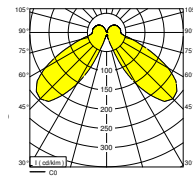

ORDER CODE	POWER	LUMENS (lm)	EFFICACY (l.m/c.w)	CRI	CCT (K)
NRB25/LED/BK/740	26	2220	85	>70	4000

Accessories

ORDER CODE	DESCRIPTION
NRB/JBOLTKIT/12	REBUS J BOLT KIT 12 INCH
NRB/RMKIT	REBUS ROOT MOUNTING KIT