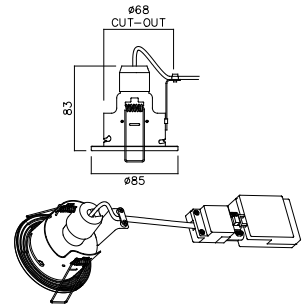

KEY FEATURES

FIRE RATED – Certified to 30, 60 & 90 minutes

EASY INSTALL – Piano key terminals allowing for toolless wiring & loop in / out

EASY TO TEST – Disconnect feature to allow isolation during high voltage testing

4TH POLE – Added pole on terminal block to allow parking of unswitched live

SUSTAINABILITY – Trade pack of 10 to reduce packaging waste

ORDER CODE SINGLE	ORDER CODE PACK OF 10	DIMENSIONS (MM)			BODY COLOUR	IP RATING
		DIAMETER	CUT-OUT	HEIGHT		
NVS/GU10/WH	NVS/GU10/WH/10	85	68	83	WHITE	IP65
NVS/GU10/BK	NVS/GU10/BK/10	85	68	83	BLACK	IP65
NVS/GU10/CH	NVS/GU10/CH/10	85	68	83	CHROME	IP65
NVS/GU10/SCH	NVS/GU10/SCH/10	85	68	83	SATIN CHROME	IP65

Bezels

ORDER CODE	DIAMETER	BODY COLOUR	PACK QUANTITY
NVS/BK/RO/BEZEL/10	85	BLACK	10
NVS/CH/RO/BEZEL/10	85	CHROME	10
NVS/SCH/RO/BEZEL/10	85	SATIN CHROME	10