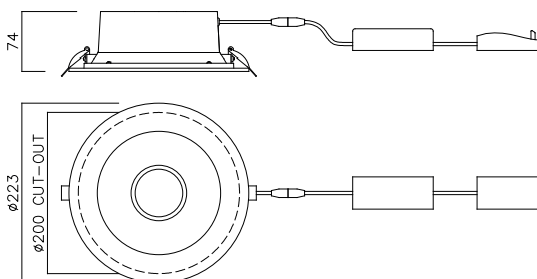

MOUNTING DISC. A mounting disc is available to assist installation where WESTMINSTER is being retro-fitted in an aperture up to 235mm dia., listed below

SMART WIRELESS lighting control and addressable test options are available. See pages 100-103 or contact our technical team for details

ORDER CODE	DESCRIPTION
NWM12/840	Westminster 12W LED Recessed Low Glare Deep Downlight 840
NWM20/840	Westminster 20W LED Recessed Low Glare Deep Downlight 840
NWM30/840	Westminster 30W LED Recessed Low Glare Deep Downlight 840
ACCESSORIES	
N/REC/M3/PACK/V2	M3 Pack V2 LiFePO4 for Recessed Product Ranges
N/REC/STM3/PACK/V2	M3 Pack V2 Self-Test LiFePO4 for Recessed Product Ranges
NWM-NWA/MOUNTING/DISC	Westminster & Washington Mounting Disc for 235mm Cutouts