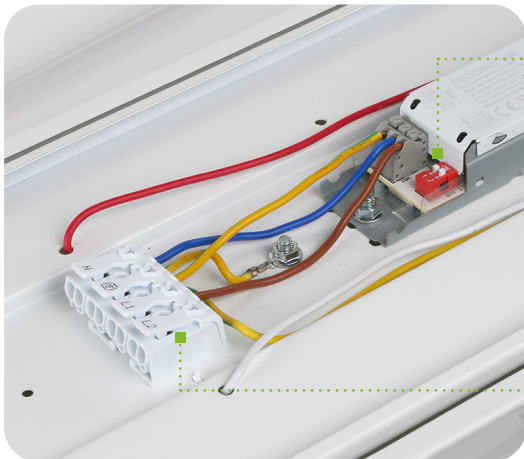

YALE PRO

EASY TO INSTALL

- Detachable gear tray secured on spring clips with safety retaining straps
- Single screw end-cap fixing
- Slide-out end-caps stay attached to the body during installation
- Piano-key terminals for loop-in / loop-out wiring
- Choice of wiring: rear (BESA) or end (20mm conduit) entry

RUGGED CONSTRUCTION

- Steel body
- End-caps secured with screws (other brands have clip-on end-caps)
- Polycarbonate controller
- IK10 impact rated

IDEAL FOR CLASSROOMS AND HOSPITALS

- Microprismatic controller delivers UGR<19 in a typical installation
- Multi-wattage, allows the output to be adjusted to match the installation precisely
- 12% uplight reduces glare and prevents dark ceilings
- Smooth exterior gives a wipe-clean surface

■ DIP SWITCHES on non-dimming drivers allow 4 different power settings to be selected

■ 4-POLE PIANO KEY TERMINALS with loop-in/loop-out for quick and easy wiring

YALE PRO's light distribution is perfect for classrooms