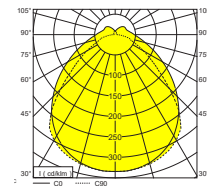

## KEY FEATURES

- LOW GLARE** – Achieves UGR<19 while keeping the curved diffuser appearance
- ROBUST** – IK10 rated so suitable for areas where impact resistance is required
- MULTI-WATTAGE** – Choice of 4 wattages via dip-switch selection
- EFFICIENCY** – Achieves up to 137 luminaire lumens per circuit watt