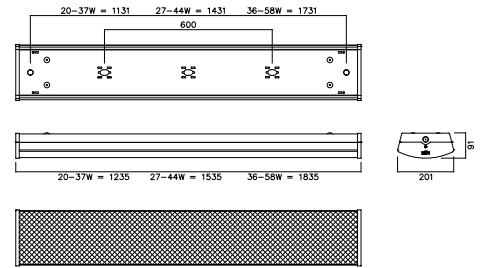

KEY FEATURES

- **LOW GLARE** – Achieves UGR<19 while keeping the curved diffuser appearance
- **ROBUST** – IK10 rated so suitable for areas where impact resistance is required
- **MULTI-WATTAGE** – Choice of 4 wattages via dip-switch selection
- **EFFICIENCY** – Achieves up to 137 luminaire lumens per circuit watt

SMART CONTROLS WITH HUBSENSE

HubSense is the most functional, flexible and open smart wireless lighting control system available today. Our fitting can be supplied with HubSense installed, ready to deliver even greater energy savings, sophisticated control and full remote emergency test and monitoring.

Contact our technical team for details - technical@nvcuk.com