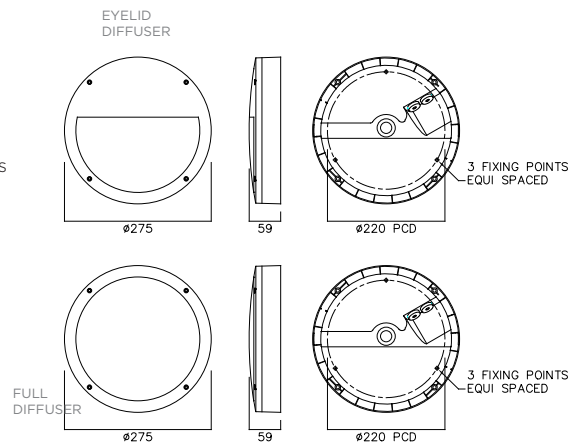

HUNTSVILLE

Circular IP65 rated bulkhead fixture

APPLICATIONS

- For under-canopy and exterior use on building entrances, perimeters and paths

CONSTRUCTION

- Moulded polycarbonate body and trim, black, RAL9005
- Opal polycarbonate diffuser secured by trim and 4 stainless steel socket head screws
- Rear cable entry. Cable entry bungs supplied.
- 3-pole loop-in / loop-out piano key terminal block for 1.5mm² cable
- Driver included (PF>0.9), fixed to inside of body, with slider switch to select colour temperature - 3000K, 4000K or 5700K
- LEDs on metal core PCB screw fixed to inside of diffuser
- Male/female connector between driver (in base) and LEDs (fixed to diffuser) for easy installation

OPTIONS

- Trim: Choice of plain circular or eyelid (ELID) design

ORDER CODE	AVAILABILITY			POWER (W)	CCT (K)	LUMENS (lm) @4000K	EFFICACY (lm/W)	CRI (Ra)	DRIVERS PER MCB	COLOUR
	DK	FI	SE							
NHU12/830-840-857	✓	4544012	7704680	12	3000-4000-5700	1,344	112	>80	B10=16 B16=28 C10=16 C16=28	BLACK
NHU12/ELID/830-840-857	✓	4544013	7704681	12	3000-4000-5700	1,240	103	>80	B10=16 B16=28 C10=16 C16=28	BLACK