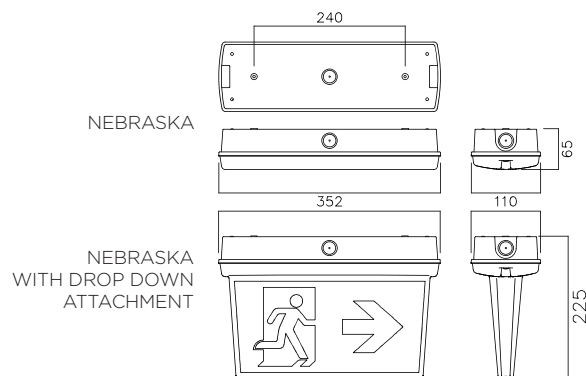

ISO LEGENDS
"MAN RUNNING THROUGH
A DOOR" (ISO7010/BS5266)

EURO LEGENDS
"MAN RUNNING
TOWARDS A DOOR"

ORDER CODE	AVAILABILITY			POWER (W)	CCT (K)	LUMENS (lm)	EFFICACY (lm/W)	CRI (Ra)	DRIVERS PER MCB	COLOUR
	DK	FI	SE							
NNE/2/LED/M3/V3		-	-	2	-	175	-	>80	-	WHITE
NNE/DDA/V3		-	-	-	-	-	-	>80	-	WHITE
NNE/V2/LEP4		-	-	-	-	-	-	>80	-	WHITE