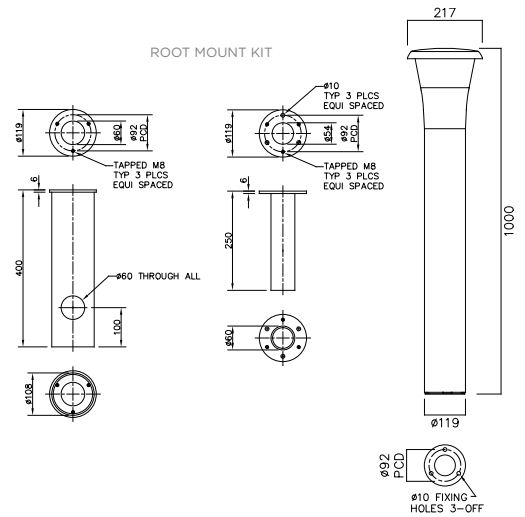

## CONSTRUCTION

- Heavy gauge extruded aluminium body and die-cast head, painted grey, RAL9007
- Clear, UV stable polycarbonate cover
- Anodised aluminium reflector
- LEDs mounted in head unit
- Driver included (PF >.9) with incoming mains cable (300mm) terminating in IP65 in-line connector
- Robust aluminium base plate with 3x10mm fixing holes.
- A root mounting kit is required for installation - 2 sizes are available

## OPTIONS

- Root mounting kit: choice of two sizes available, as listed.

ORDER CODE	AVAILABILITY			POWER (W)	CCT (K)	LUMENS (lm)	EFFICACY (lm/W)	CRI (Ra)	DRIVERS PER MCB	COLOUR
	DK	FI	SE							
NRN/GRY/740	-	4544010	7748690	13W	4000	950	72	>70	-	GREY
NRN/RMKIT/400	-	-	7748734	-	-	-	-	-	-	-
NRN/RMKIT/250	-	4544011	-	-	-	-	-	-	-	-