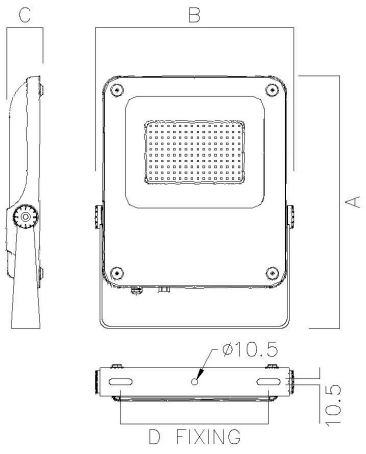

DATASHEET

COUGAR

Cougar 150W LED IP65 Asymmetric Floodlight PEC 740

IP65 Asymmetric Floodlight
 High Quality Die Cast Aluminium Construction
 Toughened Glass Front Panel

GENERAL INFORMATION	
Product Code	NCU150/PEC/740
Product Range	Floodlighting
Product Category	Floodlighting
IP Rating	65
IK Rating	IK08
Warranty	5 Years Unlimited
DIMENSION/WEIGHT	
Dimensions Circular (DIA x H) (mm)	DIA=N/A, H=N/A
Dimensions Square/Rectangular (L x W x H) (mm)	L=346, W=64, H=442
Cut-out Size (mm)	N/A
Product Weight (Kg)	8.5
CONSTRUCTION	
Body Material	Die Cast Aluminium
Body Colour	Black
Optical Material	N/A
Optical Finish	N/A
Termination	0.7m H05RN-F Flex
Driver - Integal or Remote	Integral
PACKAGING	
Carton Dimensions (mm)	N/A
Quantity per Outer Carton	N/A
Total Weight incl. Carton (Kg)	N/A

* GUIDE ONLY

SIZE	A	B	C	D
50W	358	250	60	120-180
100W	408	281	60	142-202
150W	442	346	64	180-260
200W	532	346	68	180-260