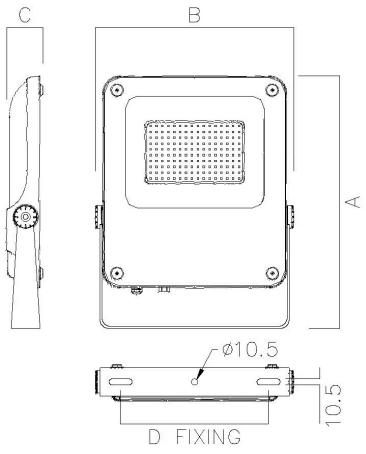

DATASHEET

COUGAR

Cougar 200W LED IP65 Asymmetric Floodlight PEC 740

IP65 Asymmetric Floodlight
 High Quality Die Cast Aluminium Construction
 Toughened Glass Front Panel

GENERAL INFORMATION	
Product Code	NCU200/PEC/740
Product Range	Floodlighting
Product Category	Floodlighting
IP Rating	65
IK Rating	IK08
Warranty	5 Years Unlimited
DIMENSION/WEIGHT	
Dimensions Circular (DIA x H) (mm)	DIA=N/A, H=N/A
Dimensions Square/Rectangular (L x W x H) (mm)	L=346, W=68, H=332
Cut-out Size (mm)	N/A
Product Weight (Kg)	9.5
CONSTRUCTION	
Body Material	Die Cast Aluminium
Body Colour	Black
Optical Material	N/A
Optical Finish	N/A
Termination	0.7m H05RN-F Flex
Driver - Integal or Remote	Integral
PACKAGING	
Carton Dimensions (mm)	N/A
Quantity per Outer Carton	N/A
Total Weight incl. Carton (Kg)	N/A

* GUIDE ONLY

SIZE	A	B	C	D
50W	358	250	60	120-180
100W	408	281	60	142-202
150W	442	346	64	180-260
200W	532	346	68	180-260