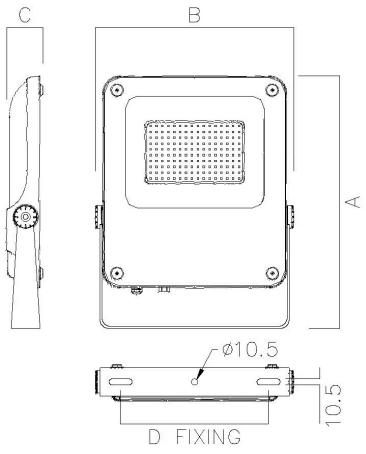

DATASHEET

COUGAR

Cougar 50W LED IP65 Asymmetric Floodlight 740

Energy Efficiency Classification Class D
 High Quality Die Cast Aluminium Construction
 Toughened Glass Front Panel

GENERAL INFORMATION	
Product Code	NCU50/740
Product Range	Floodlighting
Product Category	Floodlighting
IP Rating	65
IK Rating	IK08
Warranty	5 Years Unlimited
DIMENSION/WEIGHT	
Dimensions Circular (DIA x H) (mm)	DIA=N/A, H=N/A
Dimensions Square/Rectangular (L x W x H) (mm)	L=250, W=60, H=358
Cut-out Size (mm)	N/A
Product Weight (Kg)	3.36
CONSTRUCTION	
Body Material	Die Cast Aluminium
Body Colour	Black
Optical Material	N/A
Optical Finish	N/A
Termination	0.7m H05RN-F Flex
Driver - Integal or Remote	Integral
PACKAGING	
Carton Dimensions (mm)	N/A
Quantity per Outer Carton	N/A
Total Weight incl. Carton (Kg)	N/A

LUMINAIRE PERFORMANCE	
Energy Rating	D
Luminaire Lumens (lm)	6425
Power Consumption (W)	52
LED Lumens (lm/W)	175
Efficacy (l.lm/c.W)	124
Operating Temp. (Min/Max)	-20°C to 25°C
LIGHT SOURCE	
Type	LED
Correlated Colour Temp.	4000
Colour Rendering Index (CRI)	>70
Lumen Depreciation	L70 50000
SDCM	<5
ELECTRICAL INPUT	
VOLTAGE (V)	220-240V AC
Operating Frequency	50/60Hz
In Rush	60A @ 450us
Drivers per MCB*	B10=3 B16=6 C10=6 C16=10
Class	Class 1
Power Factor	>0.95
Cable Entry	Prewired
ELECTRICAL OUTPUT	
Forward Current (mA)	N/A
Forward Voltage (Vf)	N/A
EMERGENCY DATA	
Mode of Operation	N/A
Battery Duration	N/A
Battery Type	N/A
Battery Specification	N/A
Emergency Lumens	N/A
DIMMING	
DALI	N/A
OTHER	N/A
Switch Dim	N/A
Corridor Function	N/A
SENSORS	
Microwave	N/A
PIR	N/A
STANDARDS/APPROVALS	
CE Marked	Yes
Certificate of Conformity	Yes
Accreditations	N/A
BARCODE	
EAN NUMBER	5055943068353

* GUIDE ONLY

SIZE	A	B	C	D
50W	358	250	60	120-180
100W	408	281	60	142-202
150W	442	346	64	180-260
200W	532	346	68	180-260