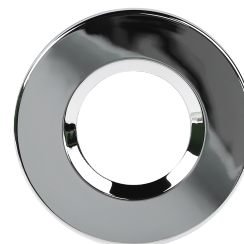

DATASHEET

VENUS

Venus Chrome Round Bezel 10 Pack

Fire Rated Recessed Downlight Steel Bezel
 Black, Chrome, Satin-chrome Bezels Available
 Fire Rated to 30, 60 & 90 Minutes

GENERAL INFORMATION	
Product Code	NVS/CH/RO/BEZEL/10
Product Range	Downlights
Product Category	Downlights
IP Rating	N/A
IK Rating	N/A
Warranty	7 Year Warranty
DIMENSION/WEIGHT	
Dimensions Circular (DIA x H) (mm)	DIA=Ø85, H=N/A
Dimensions Square/Rectangular (L x W x H) (mm)	L=0, W=0, H=N/A
Cut-out Size (mm)	N/A
Product Weight (Kg)	0.03
CONSTRUCTION	
Body Material	Steel
Body Colour	Chrome
Optical Material	N/A
Optical Finish	N/A
Termination	N/A
Driver - Intergal or Remote	N/A
PACKAGING	
Carton Dimensions (mm)	N/A
Quantity per Outer Carton	10
Total Weight incl. Carton (Kg)	N/A

* GUIDE ONLY

Ø68
CUT-OUT