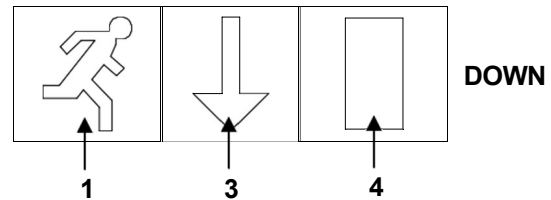

## NEBRASKA LIFE EMERGENCY BULKHEAD LEGEND PACK INSTRUCTIONS

Issue 01 7<sup>th</sup> November 2023

This self-adhesive legend packs are designed to be applied to the diffuser of our NEBRASKA LiFe emergency bulkhead & allow you to create the legends for the main 4 directions: up, down, left & right.

### NNELEP4

The legend pack is made up of 4 cut panels, as shown in the diagram to the right. These need to be assembled on the diffuser of the fitting in the correct format to form the required legend.

### NNE/ISO/LEP4

The legend pack is made up of 5 cut panels, as shown in the diagram to the right. These need to be assembled on the diffuser of the fitting in the correct format to form the required legend.