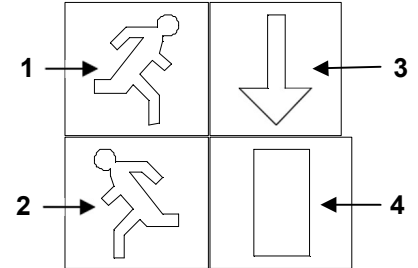

## NEBRASKA LIFE EMERGENCY BULKHEAD LEGEND PACK INSTRUCTIONS

Issue 01 7<sup>th</sup> November 2023

This self-adhesive legend packs are designed to be applied to the diffuser of our NEBRASKA LiFe emergency bulkhead & allow you to create the legends for the main 4 directions: up, down, left & right.

### NNELEP4

The legend pack is made up of 4 cut panels, as shown in the diagram to the right. These need to be assembled on the diffuser of the fitting in the correct format to form the required legend.

### NNE/ISO/LEP4

The legend pack is made up of 5 cut panels, as shown in the diagram to the right. These need to be assembled on the diffuser of the fitting in the correct format to form the required legend.