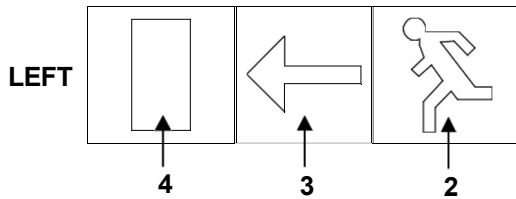

## NEBRASKA LIFE EMERGENCY BULKHEAD LEGEND PACK INSTRUCTIONS

Issue 01 7<sup>th</sup> November 2023

This self-adhesive legend packs are designed to be applied to the diffuser of our NEBRASKA LiFe emergency bulkhead & allow you to create the legends for the main 4 directions: up, down, left & right.

### NNELEP4

The legend pack is made up of 4 cut panels, as shown in the diagram to the right. These need to be assembled on the diffuser of the fitting in the correct format to form the required legend.

### NNE/ISO/LEP4

The legend pack is made up of 5 cut panels, as shown in the diagram to the right. These need to be assembled on the diffuser of the fitting in the correct format to form the required legend.