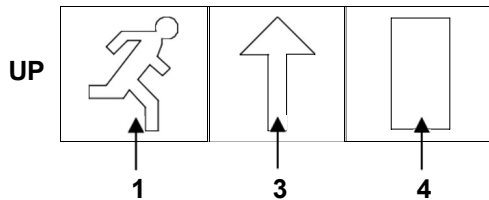

## NEBRASKA LIFE EMERGENCY BULKHEAD LEGEND PACK INSTRUCTIONS

Issue 01 7<sup>th</sup> November 2023

This self-adhesive legend packs are designed to be applied to the diffuser of our NEBRASKA LiFe emergency bulkhead & allow you to create the legends for the main 4 directions: up, down, left & right.

### NNELEP4

The legend pack is made up of 4 cut panels, as shown in the diagram to the right. These need to be assembled on the diffuser of the fitting in the correct format to form the required legend.

### NNE/ISO/LEP4

The legend pack is made up of 5 cut panels, as shown in the diagram to the right. These need to be assembled on the diffuser of the fitting in the correct format to form the required legend.