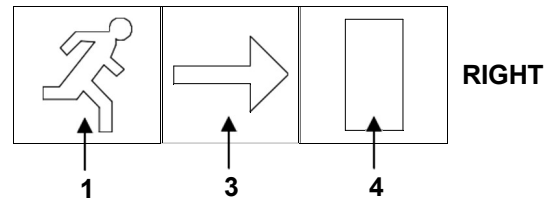

## NEBRASKA LIFE EMERGENCY BULKHEAD LEGEND PACK INSTRUCTIONS

Issue 01 7<sup>th</sup> November 2023

This self-adhesive legend packs are designed to be applied to the diffuser of our NEBRASKA LiFe emergency bulkhead & allow you to create the legends for the main 4 directions: up, down, left & right.

### NNELEP4

The legend pack is made up of 4 cut panels, as shown in the diagram to the right. These need to be assembled on the diffuser of the fitting in the correct format to form the required legend.

### NNE/ISO/LEP4

The legend pack is made up of 5 cut panels, as shown in the diagram to the right. These need to be assembled on the diffuser of the fitting in the correct format to form the required legend.